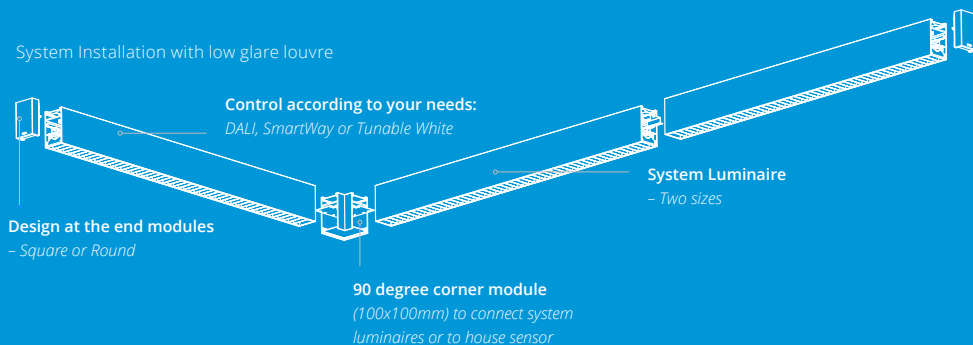

Ensto Anna System

Anna System – Build Your own Space

System installation with microprismatic

System Installation with low glare louvre

ENSTO

Ensto Lighting Oy
Hepolammentie 25
08680 Lohja
order.lighting@ensto.com